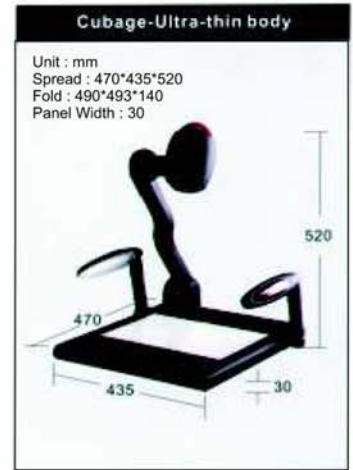

Technical Specification :

	PH-130W	PH-8000M	
Optics	Camera	F 1.6-3.7, f3.5~42mm	
	Shooting Area	357 x 280	
	Zoom	Optics zoom ≥ 12 Digital Zoom ≥ 8	Optics zoom ≥ 16 Digital Zoom ≥ 8
	Focus	Auto / manual	
	Aperture	Auto	
Video System	Image Aperture	1/3" Image Sensor	
	Total Pixels	1,300,000	800,000
	Horizontal clarity	≥ 750TV line	≥ 600TV line
	SNR	≥ 50dB	≥ 50dB
	White Balance	Auto / manual	
	Comparison	≥ 2 separate screen	
	Function	B/W, negative/positive, mirror, text, Brightness, freeze preview/shooting, electric volume control, RGB x 2 matrix	
Multimedia Function	Direct Connection Without Boot - strap Signal	When PC VGA signal enter into visualizer, would continually enter the display, and no need start the system	
Illumination	Assistant lamp	LED	
	Baselight	LED	
Input	Audio Part	φ 6.3 mm Microphone x 1	
	VGA Part	RGB x 2 (3 routes Matrix switch)	
	RS-232	Computer control x 1	
	AV Part	Composite video x 1	
Output	VGA Part	S-Video x 1	
	VGA Part	RGB x 2 (Matrix output)	
	RS-232	Control projectors and other equipments x 1	No
	CON	Infrared emission x 2	No
	Power Supply	DC 12V 1.5A	
Output Format	PAL	2 : 1 line-to-line scan	
	VGA line to line scan	1280 x 1024	1204 x 768
Control Modes		Control panel, remote controller, RS-232 control software, USB (optional)	
Camera Rotation Angel		350° horizontally, 350° vertically	
Cubage (W X D X H)	spread	470 x 435 x 520mm	
	fold	490 x 493 x 140mm	
Weight		5 Kgs	
Power	Operation	DC 12V 3A	
	Dissipation	≤ 15 W	